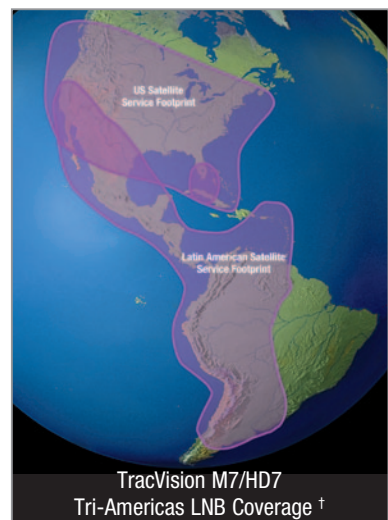

Imagine summering along the North American coast, enjoying your favorite programs from DIRECTV, DISH Network, or Bell TV, and then making your way south for the winter through Central and South America, while seamlessly switching to DIRECTV Latin America programming – all without ever having to change any antenna hardware. This convenience is now a reality with KVH's dual-band Tri-Americas LNB, which makes switching between North and South American TV services as easy as flipping a switch.

The exclusive Tri-Americas LNB is available as an option for all new KVH TracVision M5, M7, and M9 satellite TV systems.* Furthermore, the new TracVision HD7 is also available with an exclusive Ka-/Ku-band Tri-Americas LNB option. These systems allow boaters who routinely travel among the Americas to switch between DIRECTV, DISH Network, and Bell TV service when they are in North America and DIRECTV Latin America service when they travel to Central and South America just by using a different receiver! You rely on your boat to take you to exciting ports of call all through the Americas. Now rely on your TracVision to bring your favorite satellite TV entertainment along with the utmost convenience!

* Also available as a retrofit for any TracVision M5, M7 or M9 system. Visit www.kvh.com or see your local KVH dealer for details.

† Visit www.kvh.com/footprint for TracVision M5, M7, HD7, and M9 Tri-Americas LNB coverage maps.